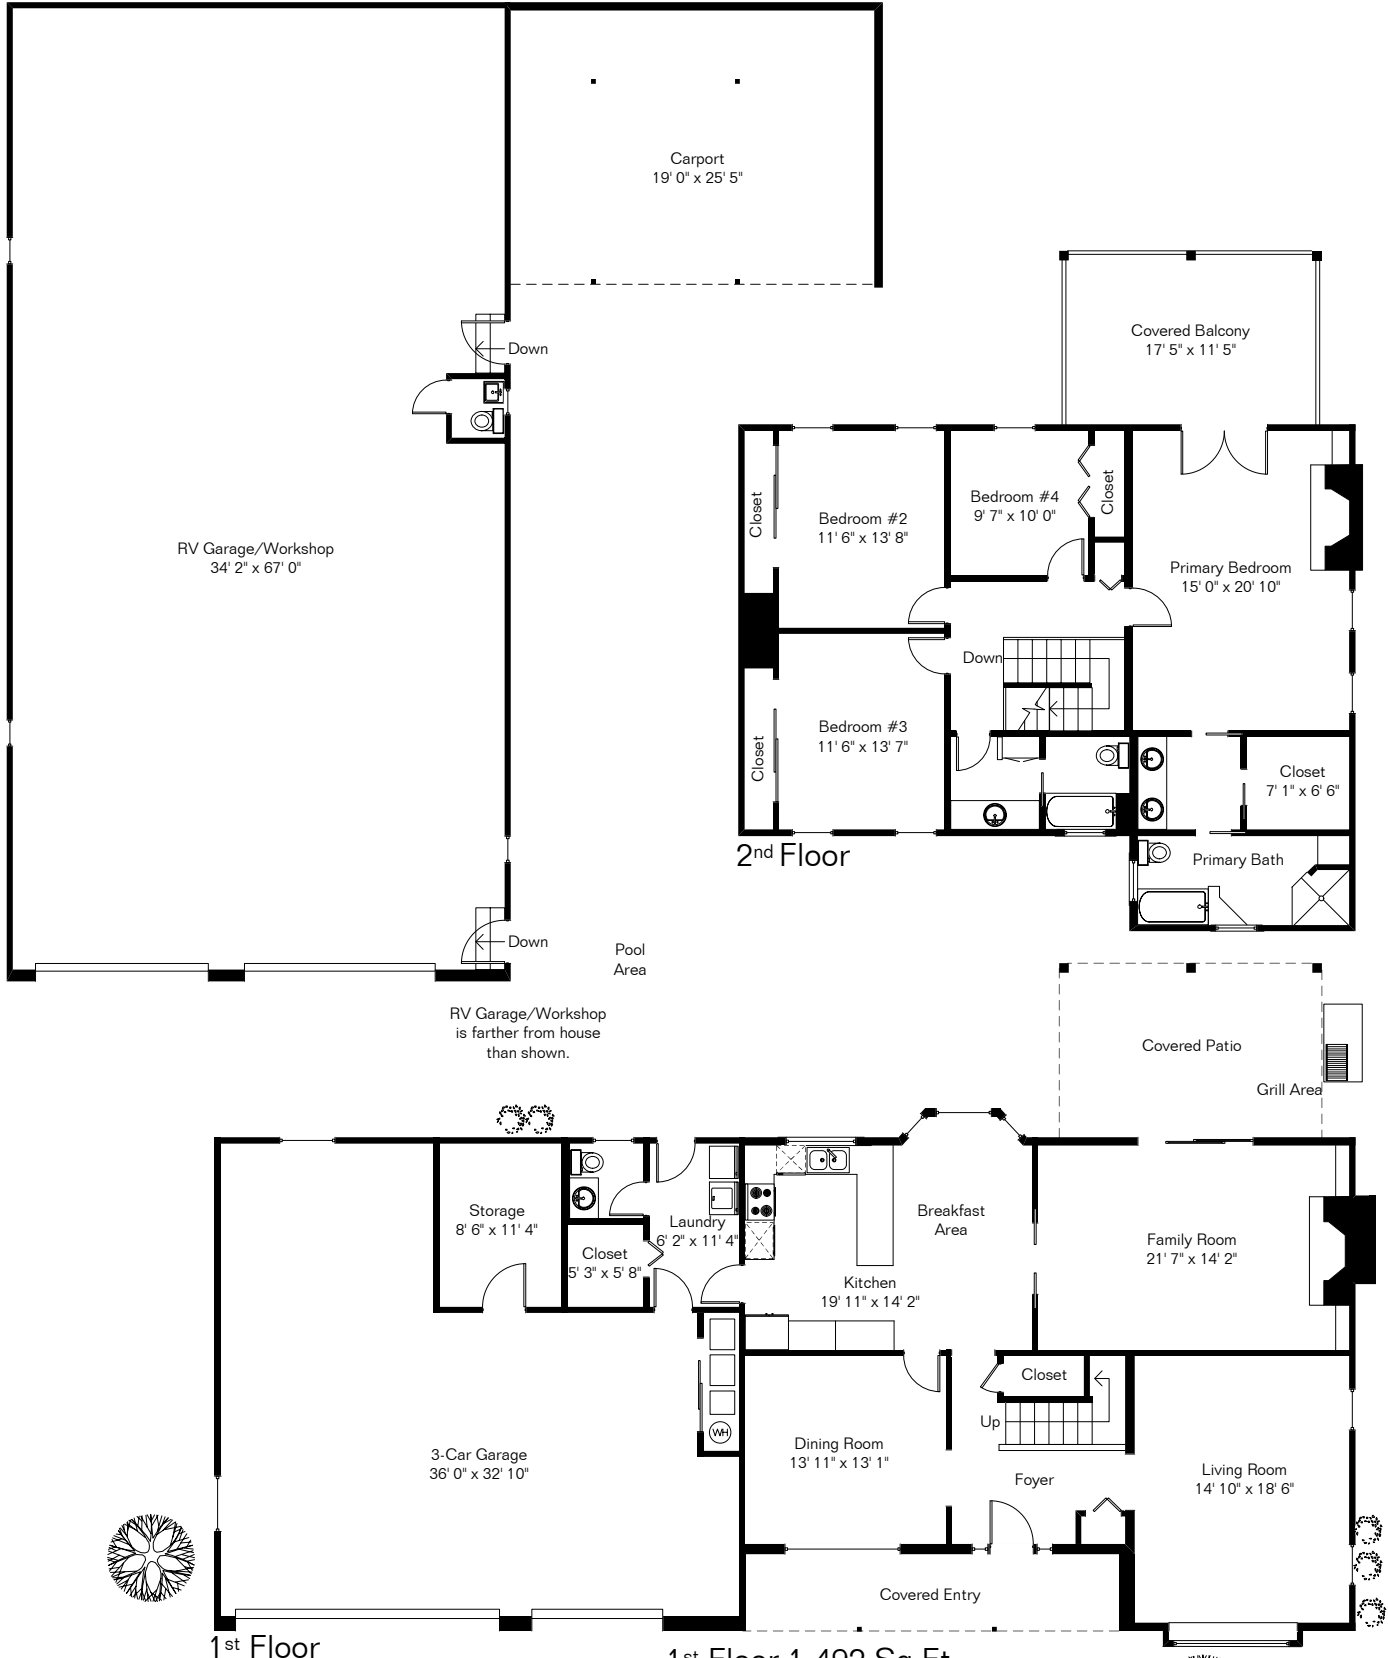

The square footages and room size information are deemed to be reliable but are not guaranteed and should be independently verified. This drawing is for marketing purposes only.

# 2135 N Sarnoff Dr

Site Visit October 2023

Copyright 2023 Floor Plans First! LLC  
All Rights Reserved.

1st Floor 1,492 Sq Ft  
2nd Floor 1,329 Sq Ft  
Total Living Area 2,821 Sq Ft  
Garage 1,102 Sq Ft  
RV Garage/Workshop 2,380 Sq Ft